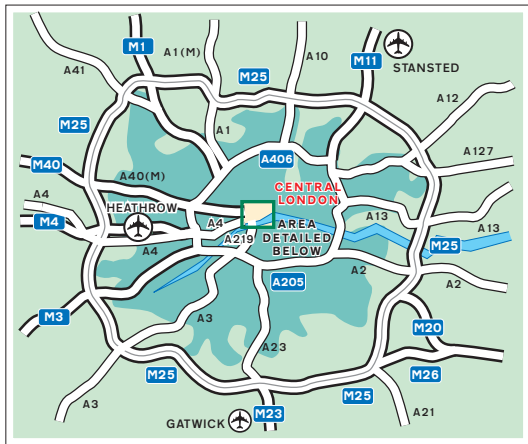

Olympia Exhibition Centre
Olympia Conference Centre
London W14 8UX

Tel: 020 7385 1200
Fax: 020 7370 8223
Web: www.eco.co.uk

How to get here

It's quicker and easier to travel to Olympia via public transport

To help you plan your journey to Olympia, visit our website at www.eco.co.uk

Underground
Kensington Olympia station (District Line) is adjacent to the venue.

Bus
Hammersmith Road 9,10,27,28
Holland Road 49
North End Road 391

London Transport Information:
020 7222 1234

Rail
Kensington Olympia mainline station provides direct services to Clapham Junction, Gatwick Airport, Brighton, Watford Junction, Milton Keynes, Northampton and Rugby.

Rail Information:
08457 48 49 50

Air
Direct access to Olympia from all London airports via tube and mainline networks.

London Heathrow Airport
0870 00 00 123

London Gatwick Airport
0870 00 00 2468

London Stansted Airport
0870 00 00 303

London City Airport
020 7646 0088

London Luton Airport
01582 405 100

Key to Parking

P1 Earls Court Seagrave Road (1200 Capacity)	P8 Kings Mall
P2 Earls Court multi-storey (430 Capacity)	P9 Kensington Hilton
P3 Olympia multi-storey (440 Capacity)	P10 Royal Garden
P4 Olympia Motorail (230 Capacity)	P11 Young Street
P5 Paragon Hotel	P12 Shepherd's Bush
P6 Hammersmith Broadway	P13 Kensington Town Hall
P7 Warwick Road	

To pre-book car parking using your Visa, Mastercard or Eurocard simply freephone 0800 056 8444

Suggested Route	Visitor's Entrance
One Way traffic flow