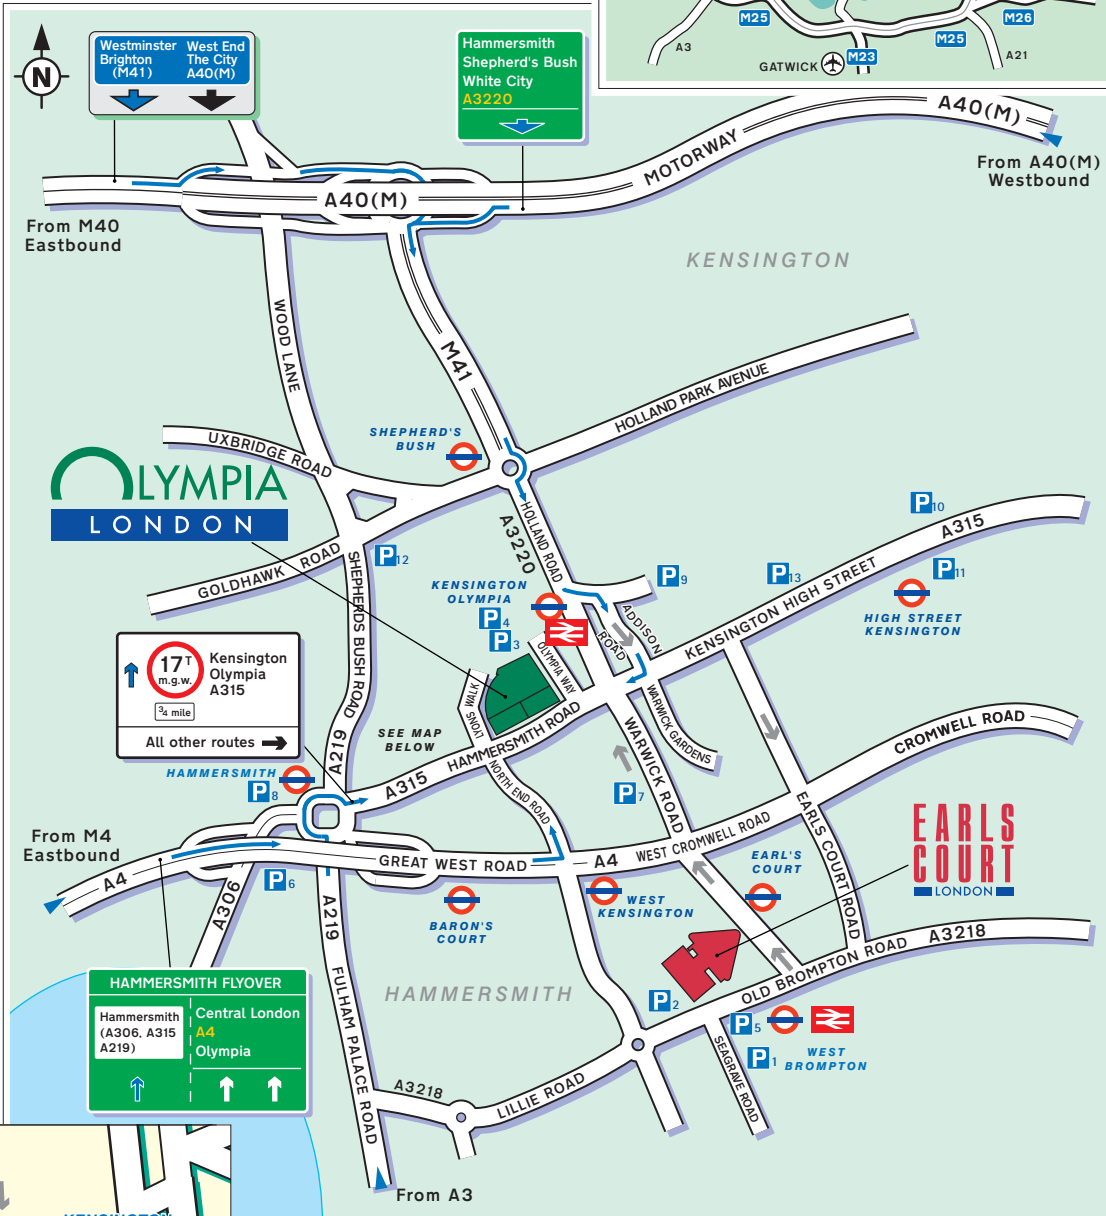

To help you plan your journey to Olympia, visit our website at www.eco.co.uk

Underground
 Kensington Olympia station (District Line) is adjacent to the venue.

Bus
 Hammersmith Road 9,10,27,28
 Holland Road 49
 North End Road 391

London Transport Information:
 020 7222 1234

Rail
 Kensington Olympia mainline station provides direct services to Clapham Junction, Gatwick Airport, Brighton, Watford Junction, Milton Keynes, Northampton and Rugby.

London City Airport
 020 7646 0088

London Luton Airport
 01582 405 100

Key to Parking

- | | |
|---|---------------------------------|
| P1 Earls Court Seagrave Road (1200 Capacity) | P8 Kings Mall |
| P2 Earls Court multi-storey (430 Capacity) | P9 Kensington Hilton |
| P3 Olympia multi-storey (440 Capacity) | P10 Royal Garden |
| P4 Olympia Motorail (230 Capacity) | P11 Young Street |
| P5 Paragon Hotel | P12 Shepherd's Bush |
| P6 Hammersmith Broadway | P13 Kensington Town Hall |
| P7 Warwick Road | |